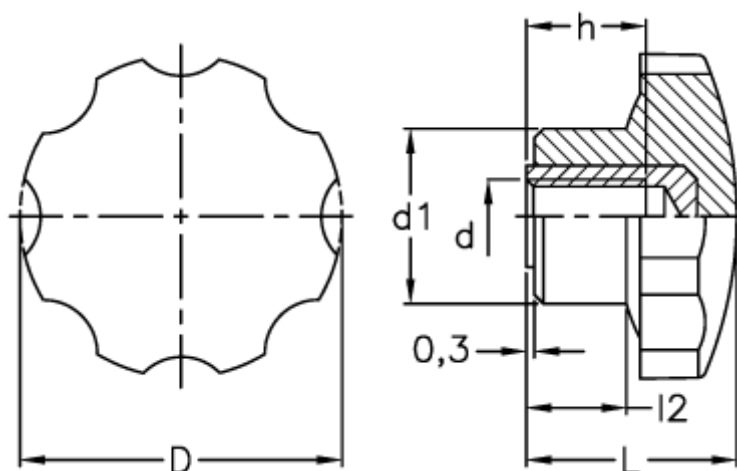

Data Sheet

Article number: 2302073331

Description: E+G Lobe knob
VH.153/54 B-M8

Measures

D = 54

d1 = 24

d 6H = M8

h = 13

L = 32

l2 = 13